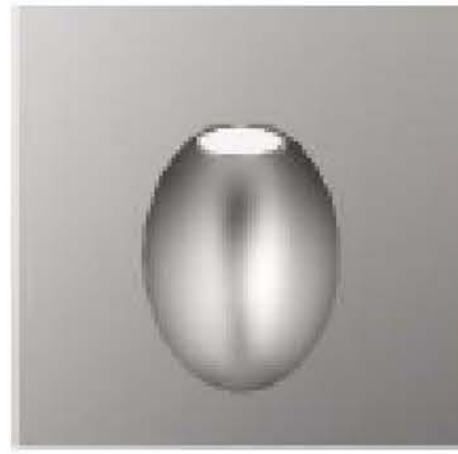

ELFA

- 300876 Silver
- 300875 White
- 300877 Black

LEDlux Elfa 3.1W LED steplight with oval inset light and warm white LEDs
*Also available with oval inset light