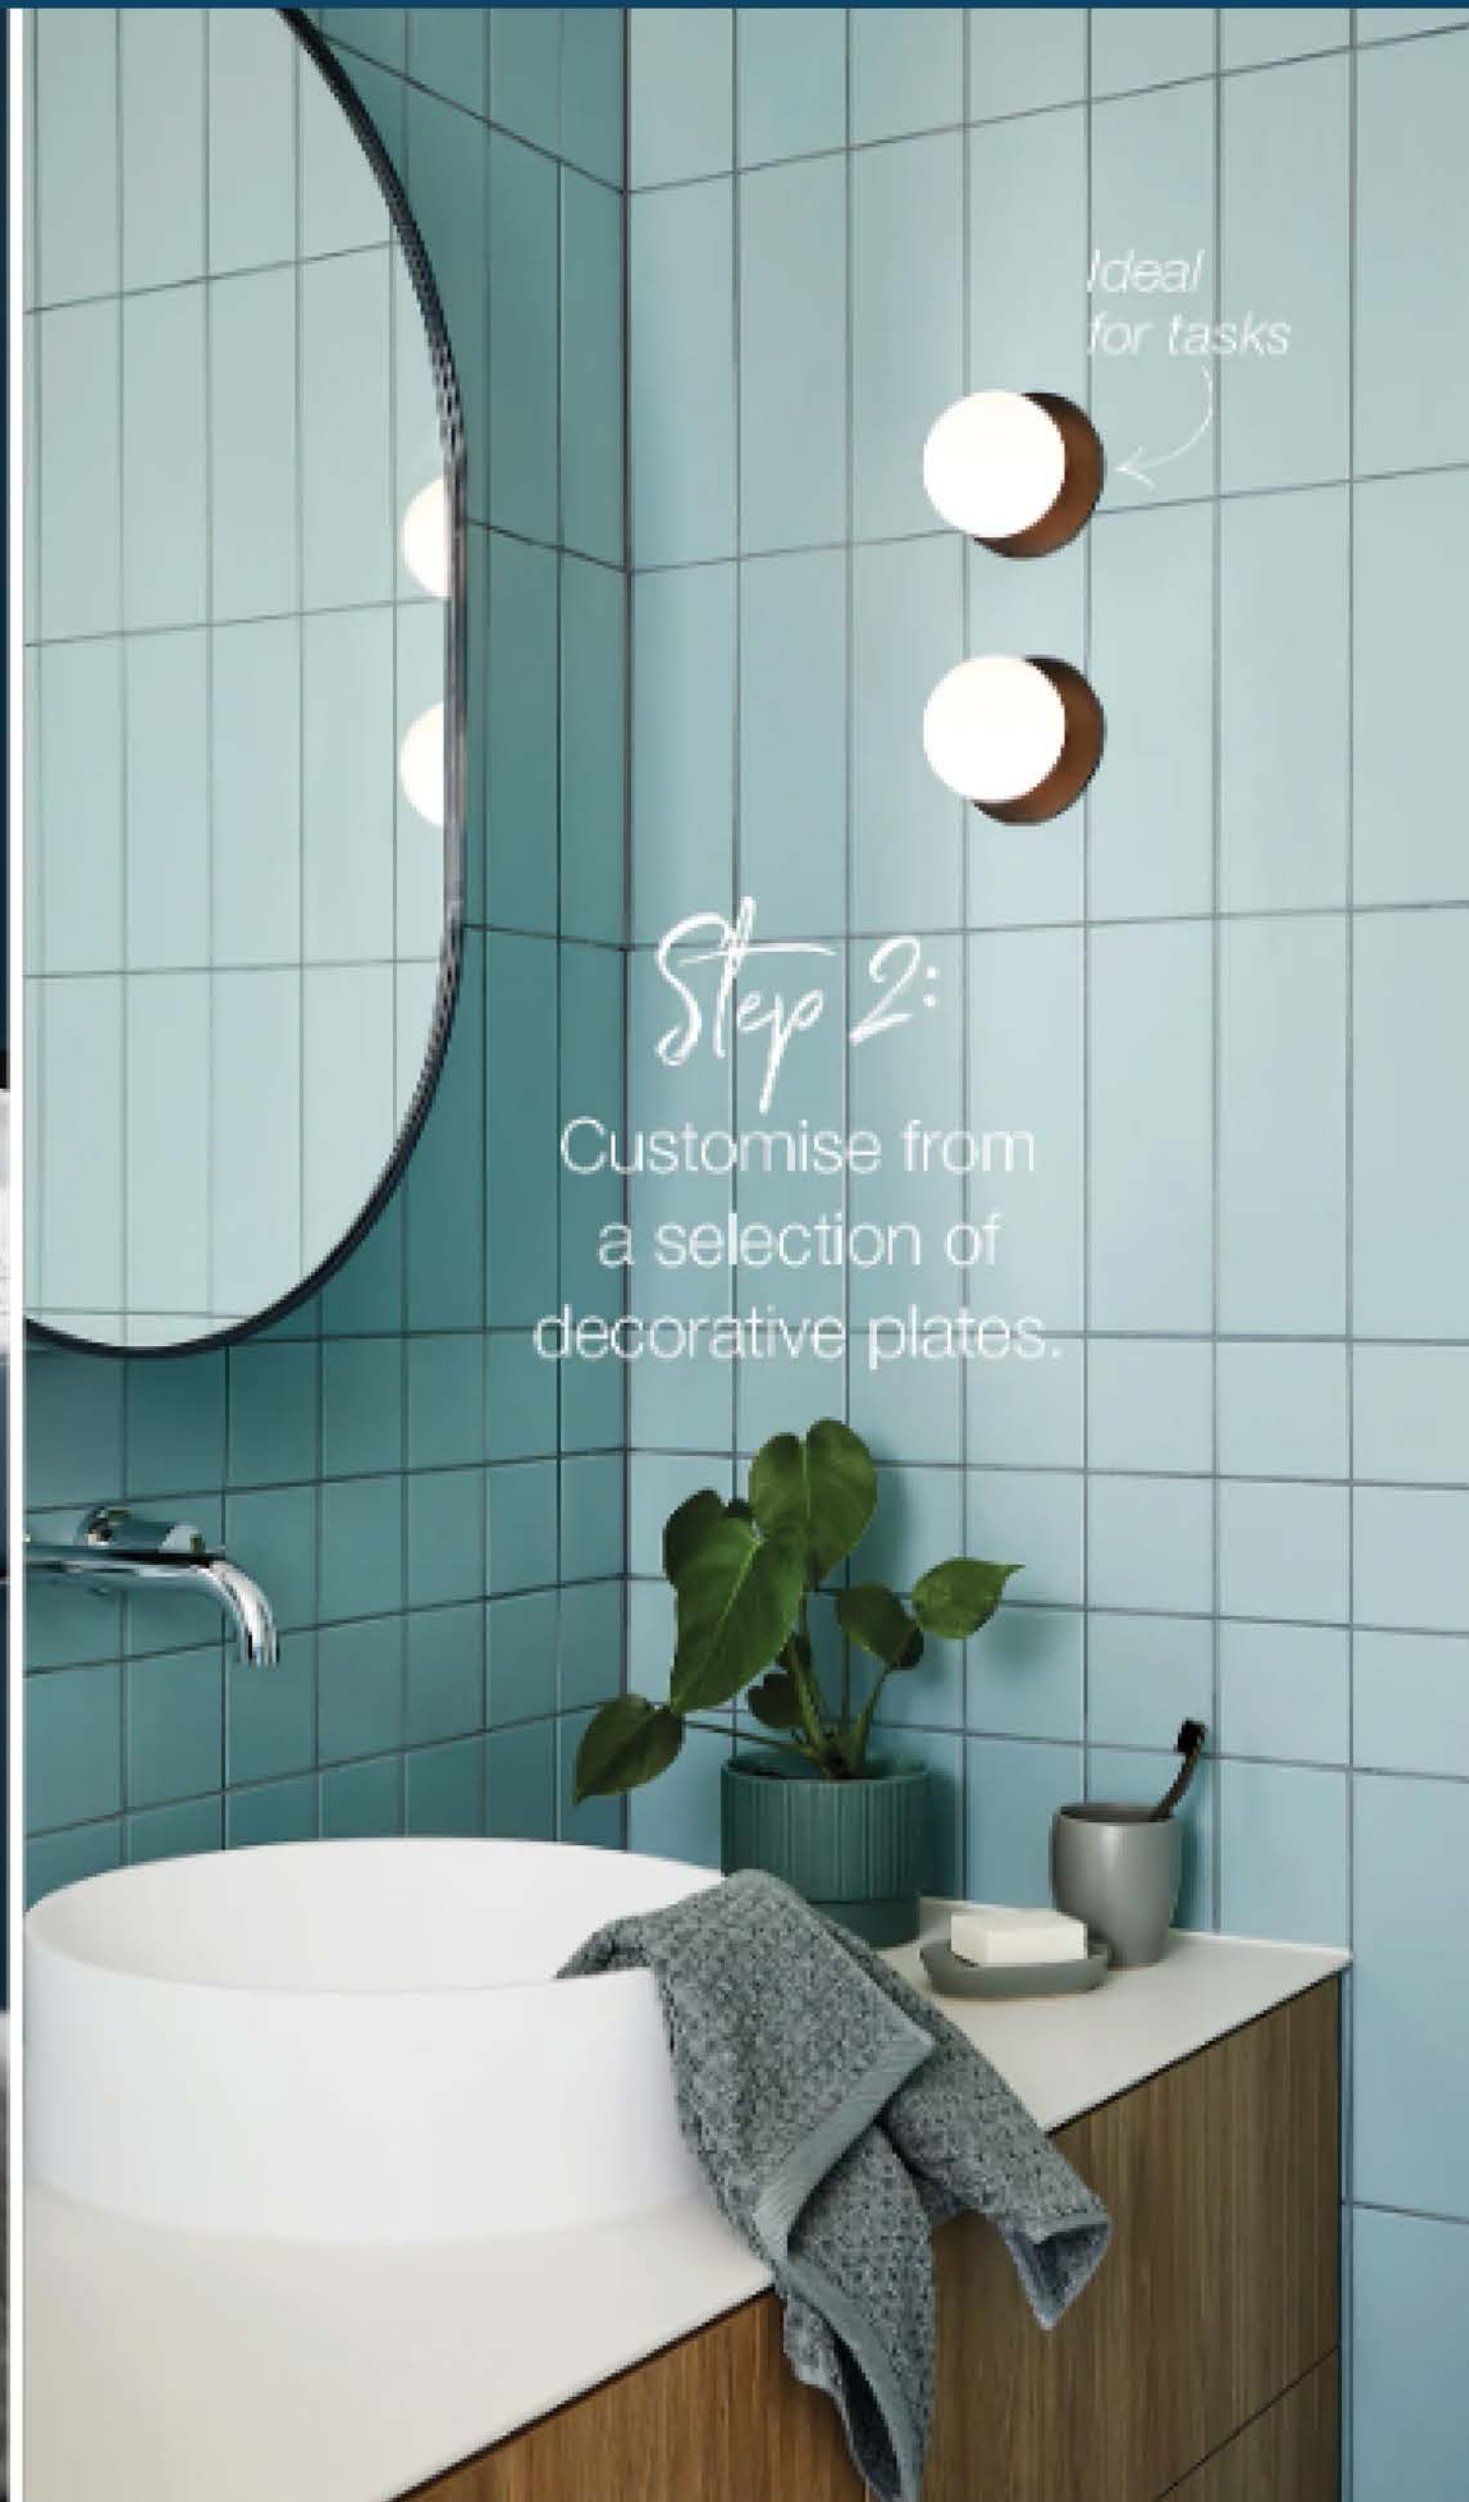

LEDlux Panorama LED 8 light dimmable round light in black

Artisan mix 'n' match

Dimmable
for ambience

Step 1:

Choose your desired
colour temperature.

MFL
BY MASSON

Ideal
for tasks

Step 2: